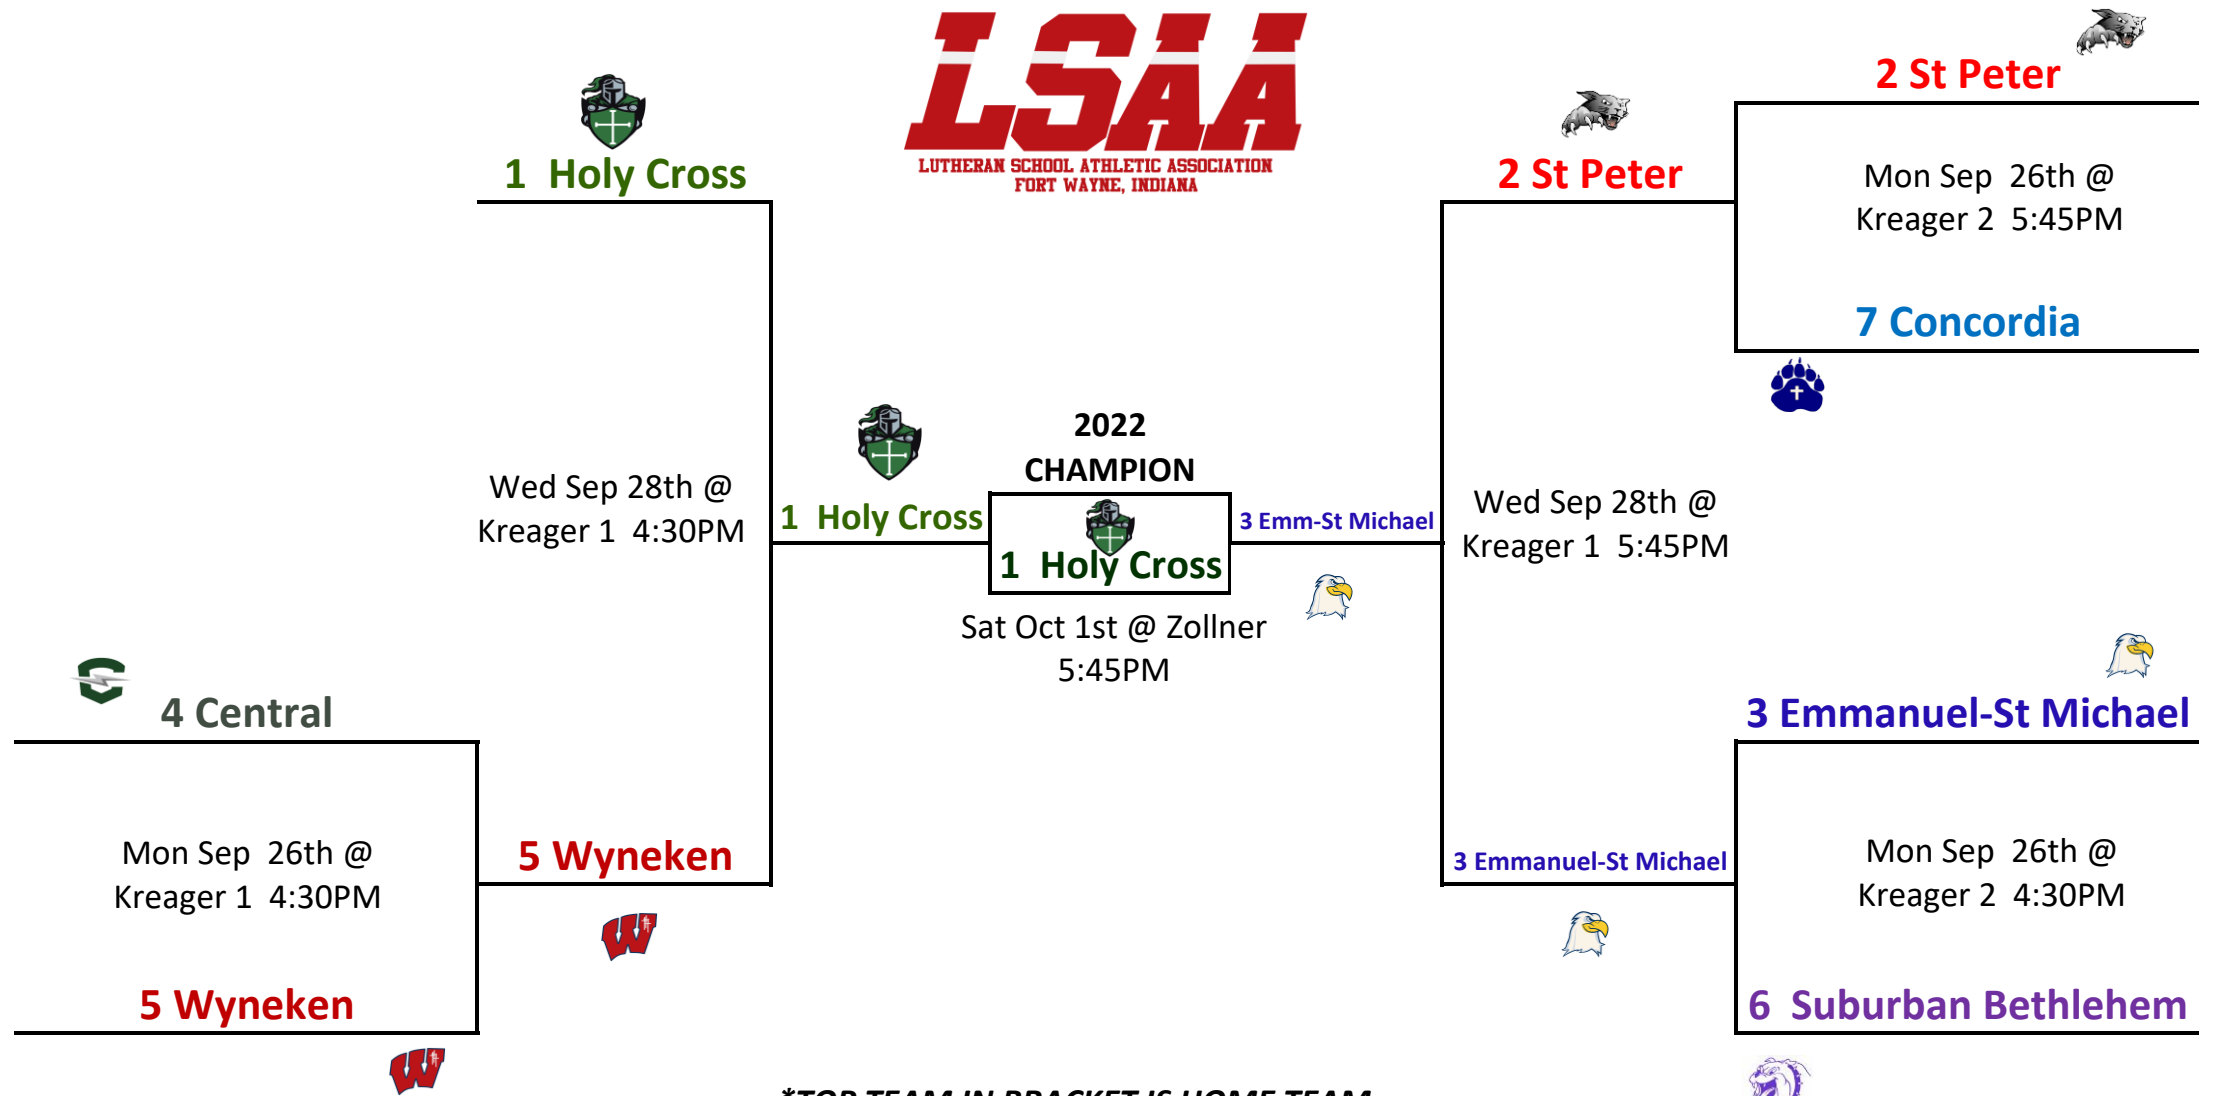

LSAA

LUTHERAN SCHOOL ATHLETIC ASSOCIATION
FORT WAYNE, INDIANA

***TOP TEAM IN BRACKET IS HOME TEAM**
***HIGHEST SEEDED TEAM IS HOME TEAM FOR CHAMPIONSHIP**