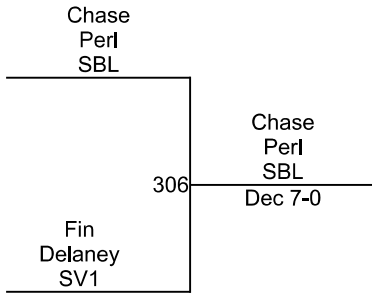

Concordia `Ed LeBeau` Invitational

PeeWee PW 01 Mat 3

Round 1

Round 2

Round 3

—————
C. Perl (SBL)
1ST

—————
F. Delaney (SV1)
2ND

Concordia `Ed LeBeau` Invitational