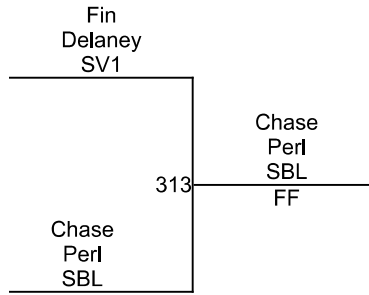

Concordia `Ed LeBeau` Invitational

PeeWee PW 01 Mat 3

Round 1

Round 2

Round 3

—————
C. Perl (SBL)
1ST

—————
F. Delaney (SV1)
2ND

Concordia `Ed LeBeau` Invitational