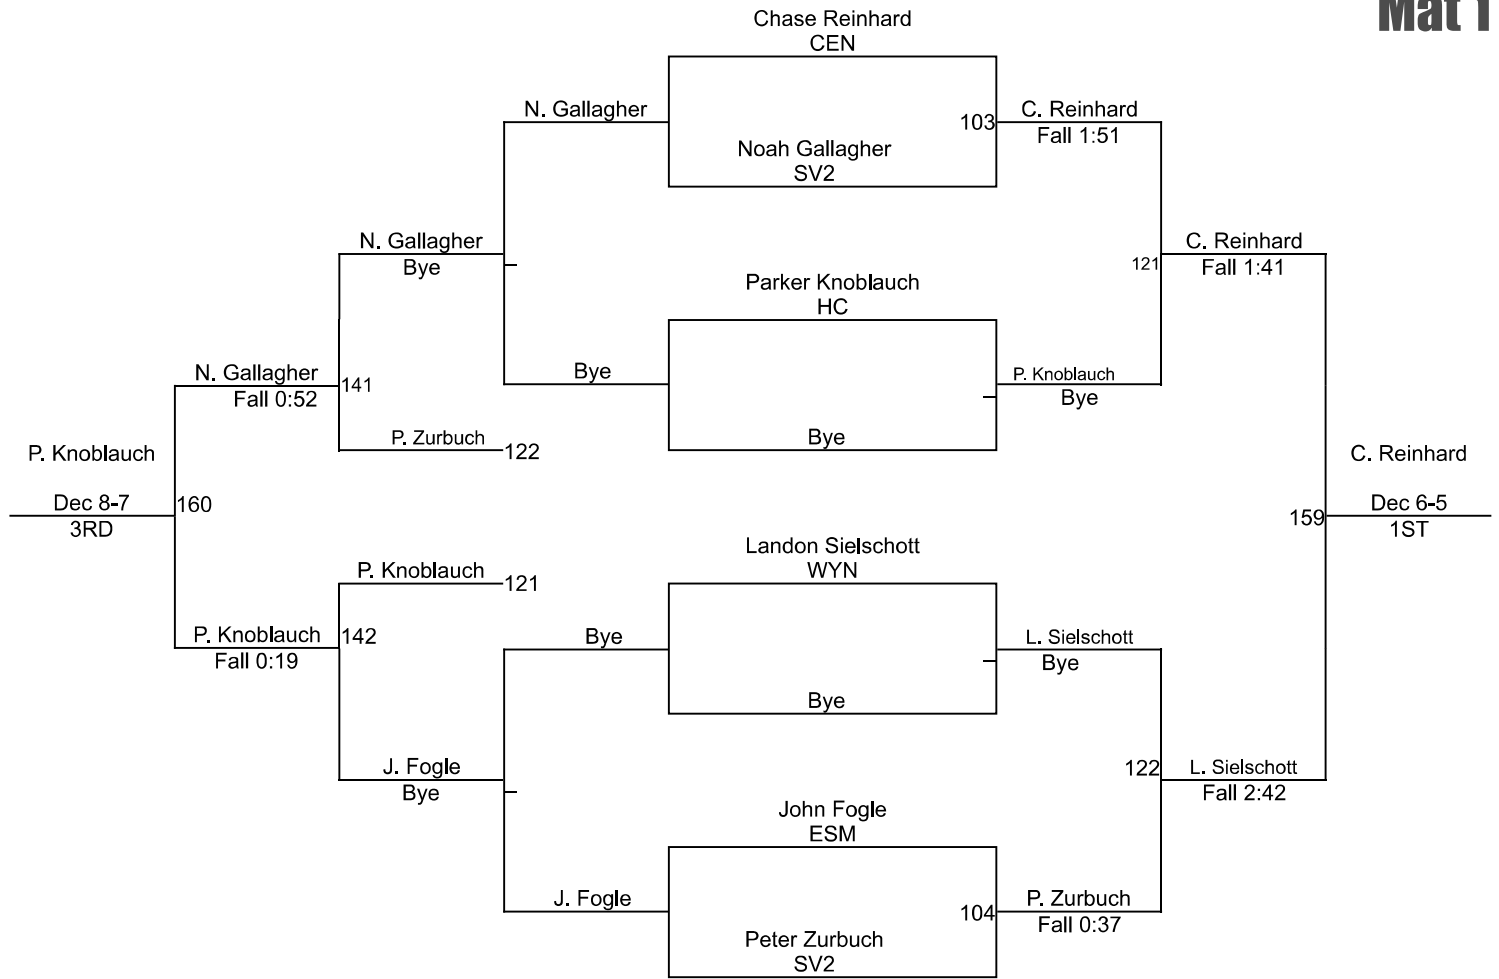

Concordia `Ed LeBeau` Invitational

Senior SR 04

Mat 1